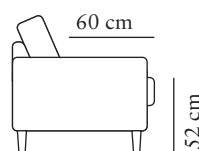

FRAME

All structural parts of the frame are made of solidwood.

SEAT CUSHION

The core consists of two layers of 35kg (N120) and 30 kg (N80) highly elastic shaped cut cold foam with various thicknesses, covered with fiber padding.

The cushion is not reversible.

BACK CUSHION

The inner cover is filled with siliconized fiber.

The cushion is reversible (not apply to leather).

UPHOLSTERY

The style is fixed cover and available with fabric and leather.

The cushion cover, in fabric, can be removed and washed according to washing and care instructions.

LEGS

COLOURS