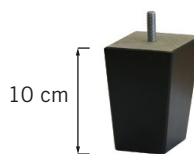

FRAME

All structural parts of the frame are made of solidwood.

SEAT CUSHION

The core consists of two layers of 35kg (N120) and 30 kg (N80) highly elastic shaped cut cold foam with various thicknesses, covered with fiber padding.

The cushion is not reversible.

BACK CUSHION

The inner cover is filled with siliconized fiber.

The cushion is reversible (not apply to leather).

UPHOLSTERY

The style is fixed cover and available with fabric and leather.

The cushion cover, in fabric, can be removed and washed according to washing and care instructions.

LEGS

COLOURS