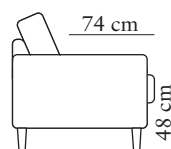

UPHOLSTERY

The style is fixed and loose cover (LC not leather) and available with fabric and leather.

The covers/cushion covers, in fabric, can be removed and washed according to wahsing instructions.