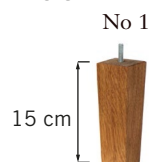

BIRKA

Art. Code: 0426

burhéns

www.burbens.com

3-SEATER (2/2) divided in LECCE BEEWAX

FRAME

All structural parts of the frame are made of solidwood.

SEAT CUSHION

The core consists of 35 kg (N120) highly elastic shape cut cold foam wrapped with a mix of siliconized fiber and feather.

The cushion is not reversible.

BACK CUSHION

The inner cover is filled with a mix of siliconized fiber and feather.

The cushion is reversible (not apply to leather).

UPHOLSTERY

The style is fixed and loose cover (LC not leather) and available with fabric and leather.

The covers/cushion covers, in fabric, can be removed and washed according to washing instructions.

LEGS

COLOURS