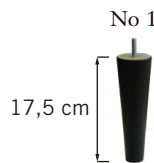

JULES

Art. Code: 0418

burhéns

www.burbens.com

2,5+CHL (ARM 2) IN CALEIDO LINEN

FRAME

All structural parts of the frame are made of solidwood.

COMFORT 1

SEAT CUSHION

The core consists of 35 kg (N120) highly elastic shape cut cold foam coverd with a mix of siliconized fiber and feather.

The cushion is not reversible.

BACK CUSHION

The inner cover is filled with a mix of siliconized fiber and feather.

The cushion is reversible (not apply to leather).

COMFORT 2

SEAT CUSHION

The core consists of pocket springs and 35 kg (N120) highly elastic shape cut cold foam with a top of memory foam, covered with fiber padding.

The cushion is not reversible.

BACK CUSHION

The inner cover is filled with siliconized fiber.

The cushion is reversible (not apply to leather).

UPHOLSTERY

The style is fixed and loose cover (LC not leather) and available with fabric and leather.

The covers/cushion covers, in fabric, can be removed and washed according to wahsing instructions.

LEGS

COLOURS