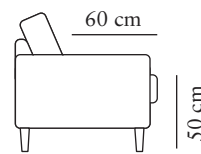

LEON

Art. Code: 0419

burhéns

www.burhéns.com

3,5-SEATER (2_2) divided IN EROS 11339-44 ALTEREGO

FRAME

All structural parts of the frame are made of solid wood. Some components are made of plywood.

SEAT CUSHION

The core consists of 35 kg (N120) highly elastic shape cut cold foam covered with a mix of siliconized fiber and feather.

The cushion is not reversible.

BACK CUSHION

The inner cover is filled with a mix of siliconized fiber and feather.

The cushion is reversible (not apply to leather).

UPHOLSTERY

The style is loose cover and available with fabric. The covers / cushion covers, can be removed and washed according to washing instructions.

LEGS

COLOURS