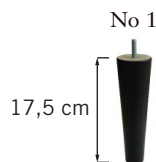

LEON

Art. Code: 0419

burhéns

www.burhéns.com

3,5-SEATER (2_2) divided IN EROS 11339-44 ALTEREGO

FRAME

All structural parts of the frame are made of solid wood. Some components are made of plywood.

SEAT CUSHION

The core consists of 35 kg (N120) highly elastic shape cut cold foam covered with a mix of siliconized fiber and feather.

The cushion is not reversible.

BACK CUSHION

The inner cover is filled with a mix of siliconized fiber and feather.

The cushion is reversible (not apply to leather).

UPHOLSTERY

The style is loose cover and available with fabric. The covers / cushion covers, can be removed and washed according to washing instructions.

LEGS

COLOURS