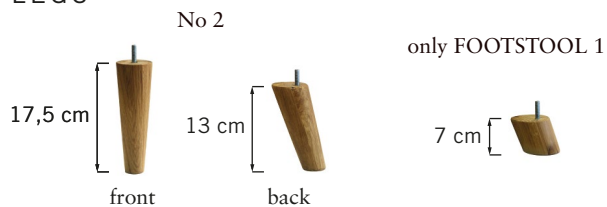

LEGS

COLOURS