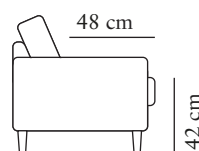

CAROLINA

burhéns

Art. Code: 0027

www.burbens.com

WILLIAM 11266-46 PAGEANT

FRAME

All structural parts of the frame are made of solidwood.

SEAT CUSHION

The core consists of 30 kg polyether, covered with fiber padding.

BACK CUSHION

The core consists of 21 kg polyether, covered with fiber padding.

UPHOLSTERY

The style is fixed cover and available with fabric and leather.

LEGS

COLOURS